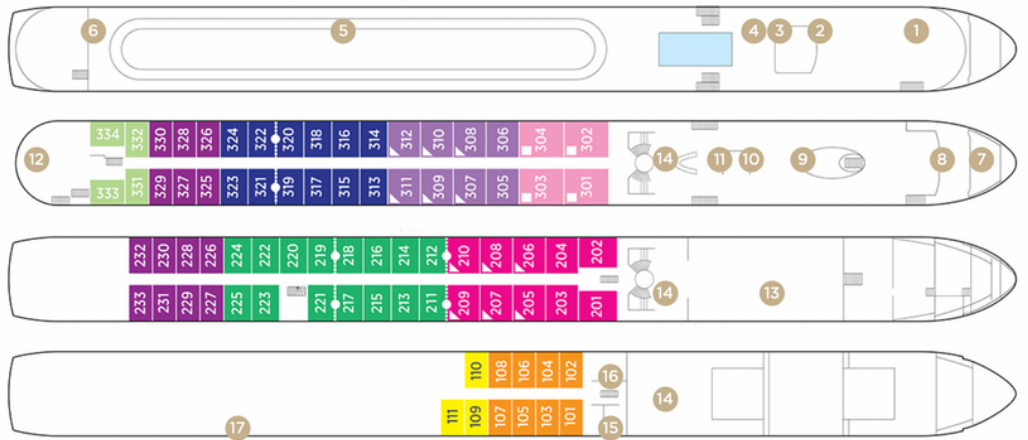

Airfare to and from Basel/Amsterdam
is not included

AmaLucia DECK PLAN

1	Lower Sun Deck
2	Navigation Bridge
3	Bicycles
4	Heated Pool
5	Sun Deck
6	Walking Track
7	Al Fresco Terrace
8	Observation Lounge
9	Main Lounge & Bar
10	Gift Shop
11	Reception
12	The Chef's Table Restaurant
13	Main Restaurant
14	Elevator
15	Massage & Hair Salon
16	Fitness Room
17	Crew Cabins

Note: Elevator reaches the Violin, Cello and Piano Deck (does not reach the Sun Deck).

.....
Staterooms can become adjoining by request.

▲
Up to triple occupancy

Stateroom Categories

AmaSiena DECK PLAN

1	Lower Sun Deck
2	Navigation Bridge
3	Bicycles
4	Heated Pool
5	Sun Deck
6	Walking Track
7	Al Fresco Terrace
8	Observation Lounge
9	Main Lounge & Bar
10	Gift Shop
11	Reception
12	The Chef's Table Restaurant
13	Main Restaurant
14	Elevator
15	Massage & Hair Salon
16	Fitness Room
17	Crew Cabins