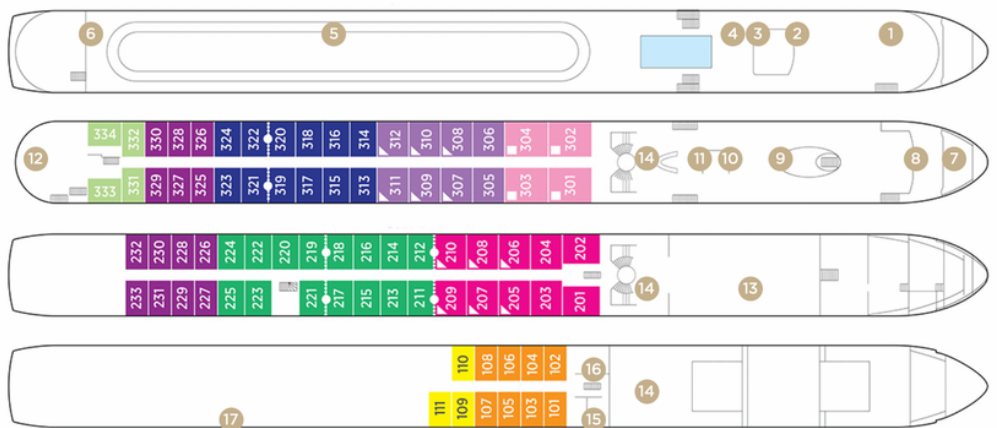

Airfare to and from Basel/Amsterdam
is not included

AmaLucia DECK PLAN

1	Lower Sun Deck
2	Navigation Bridge
3	Bicycles
4	Heated Pool
5	Sun Deck
6	Walking Track
7	Al Fresco Terrace
8	Observation Lounge
9	Main Lounge & Bar
10	Gift Shop
11	Reception
12	The Chef's Table Restaurant
13	Main Restaurant
14	Elevator
15	Massage & Hair Salon
16	Fitness Room
17	Crew Cabins

Note: Elevator reaches the Violin, Cello and Piano Deck (does not reach the Sun Deck).

.....
Staterooms can become adjoining by request.

▲
Up to triple occupancy

Stateroom Categories

AmaSiena DECK PLAN

1	Lower Sun Deck
2	Navigation Bridge
3	Bicycles
4	Heated Pool
5	Sun Deck
6	Walking Track
7	Al Fresco Terrace
8	Observation Lounge
9	Main Lounge & Bar
10	Gift Shop
11	Reception
12	The Chef's Table Restaurant
13	Main Restaurant
14	Elevator
15	Massage & Hair Salon
16	Fitness Room
17	Crew Cabins

Note: Elevator reaches the Violin, Cello and Piano Deck (does not reach the Sun Deck).

.....
Staterooms can become adjoining by request.

▲
Up to triple occupancy

Stateroom Categories