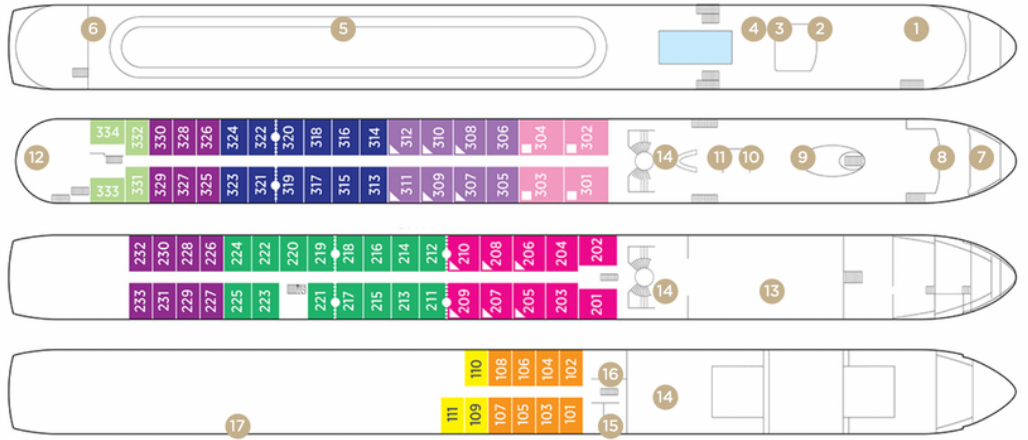

Airfare to and from Basel/Amsterdam
is not included

AmaLucia DECK PLAN

1	Lower Sun Deck
2	Navigation Bridge
3	Bicycles
4	Heated Pool
5	Sun Deck
6	Walking Track
7	Al Fresco Terrace
8	Observation Lounge
9	Main Lounge & Bar
10	Gift Shop
11	Reception
12	The Chef's Table Restaurant
13	Main Restaurant
14	Elevator
15	Massage & Hair Salon
16	Fitness Room
17	Crew Cabins

Note: Elevator reaches the Violin, Cello and Piano Deck (does not reach the Sun Deck).

.....
Staterooms can become adjoining by request.

▲
Up to triple occupancy

Stateroom Categories

AmaSiena DECK PLAN

1	Lower Sun Deck
2	Navigation Bridge
3	Bicycles
4	Heated Pool
5	Sun Deck
6	Walking Track
7	Al Fresco Terrace
8	Observation Lounge
9	Main Lounge & Bar
10	Gift Shop
11	Reception
12	The Chef's Table Restaurant
13	Main Restaurant
14	Elevator
15	Massage & Hair Salon
16	Fitness Room
17	Crew Cabins