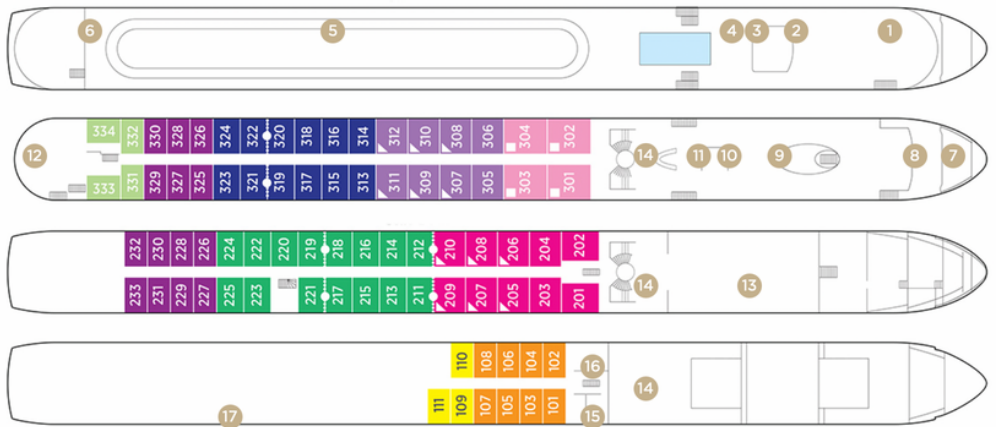

Airfare to and from Basel/Amsterdam
is not included

AmaLucia DECK PLAN

1	Lower Sun Deck
2	Navigation Bridge
3	Bicycles
4	Heated Pool
5	Sun Deck
6	Walking Track
7	Al Fresco Terrace
8	Observation Lounge
9	Main Lounge & Bar
10	Gift Shop
11	Reception
12	The Chef's Table Restaurant
13	Main Restaurant
14	Elevator
15	Massage & Hair Salon
16	Fitness Room
17	Crew Cabins

Note: Elevator reaches the Violin, Cello and Piano Deck (does not reach the Sun Deck).

.....
Staterooms can become adjoining by request.

▲
Up to triple occupancy

Stateroom Categories

AmaSiena DECK PLAN

1	Lower Sun Deck
2	Navigation Bridge
3	Bicycles
4	Heated Pool
5	Sun Deck
6	Walking Track
7	Al Fresco Terrace
8	Observation Lounge
9	Main Lounge & Bar
10	Gift Shop
11	Reception
12	The Chef's Table Restaurant
13	Main Restaurant
14	Elevator
15	Massage & Hair Salon
16	Fitness Room
17	Crew Cabins

Note: Elevator reaches the Violin, Cello and Piano Deck (does not reach the Sun Deck).

.....
Staterooms can become adjoining by request.

▲
Up to triple occupancy

Stateroom Categories